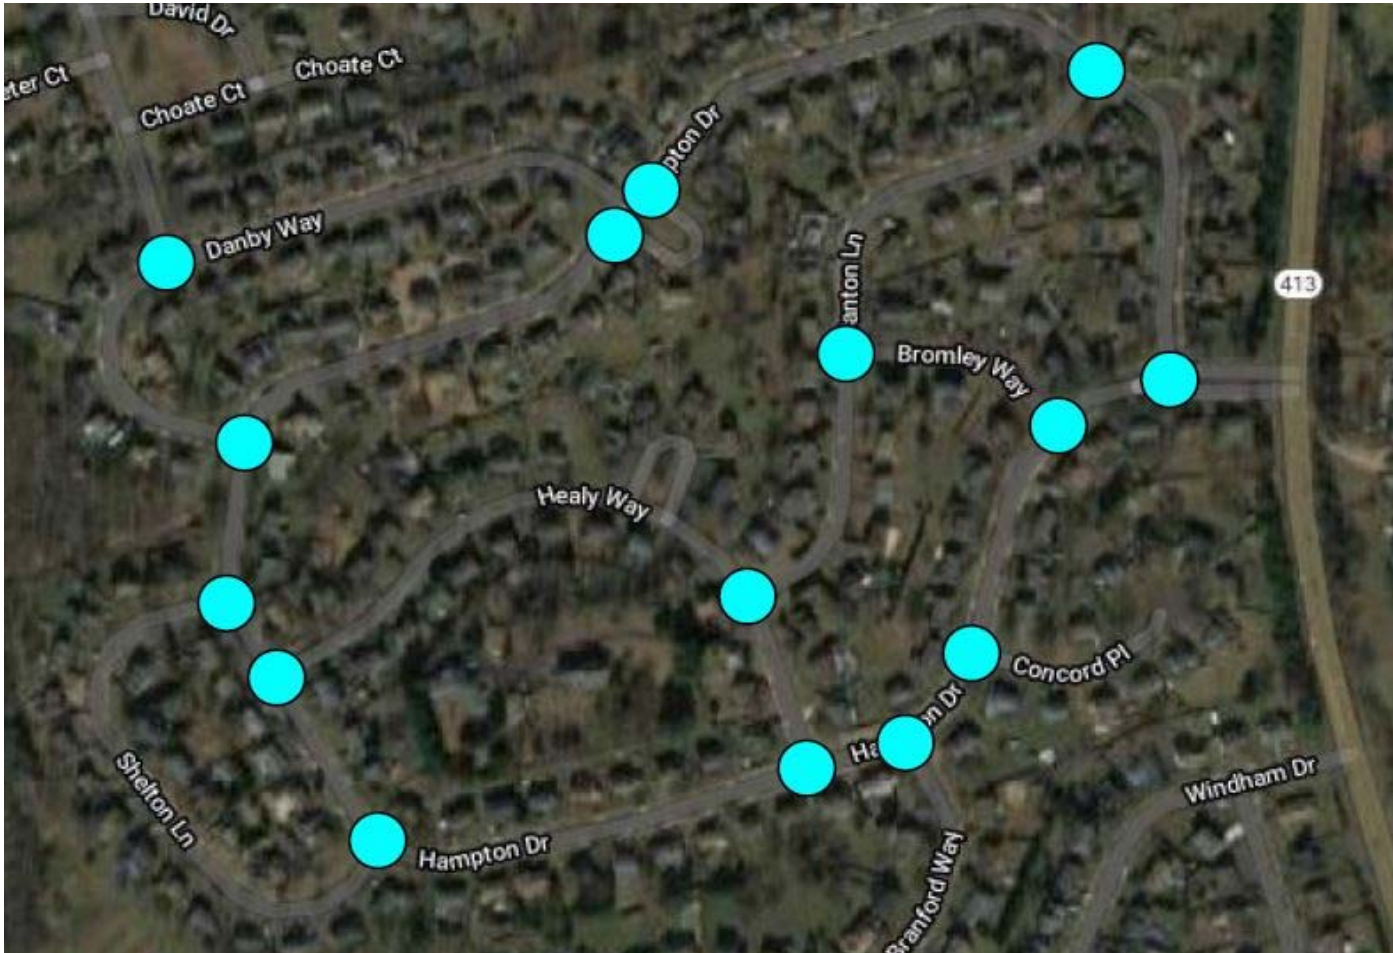

MIDDLETOWN TOWNSHIP 2020 HANDICAP RAMP PROGRAM LOCATIONS

GEORGETOWN

- 15 intersections
- 48 ramp locations
- ADA accessible ramps
- Proposed pedestrian safety improvements